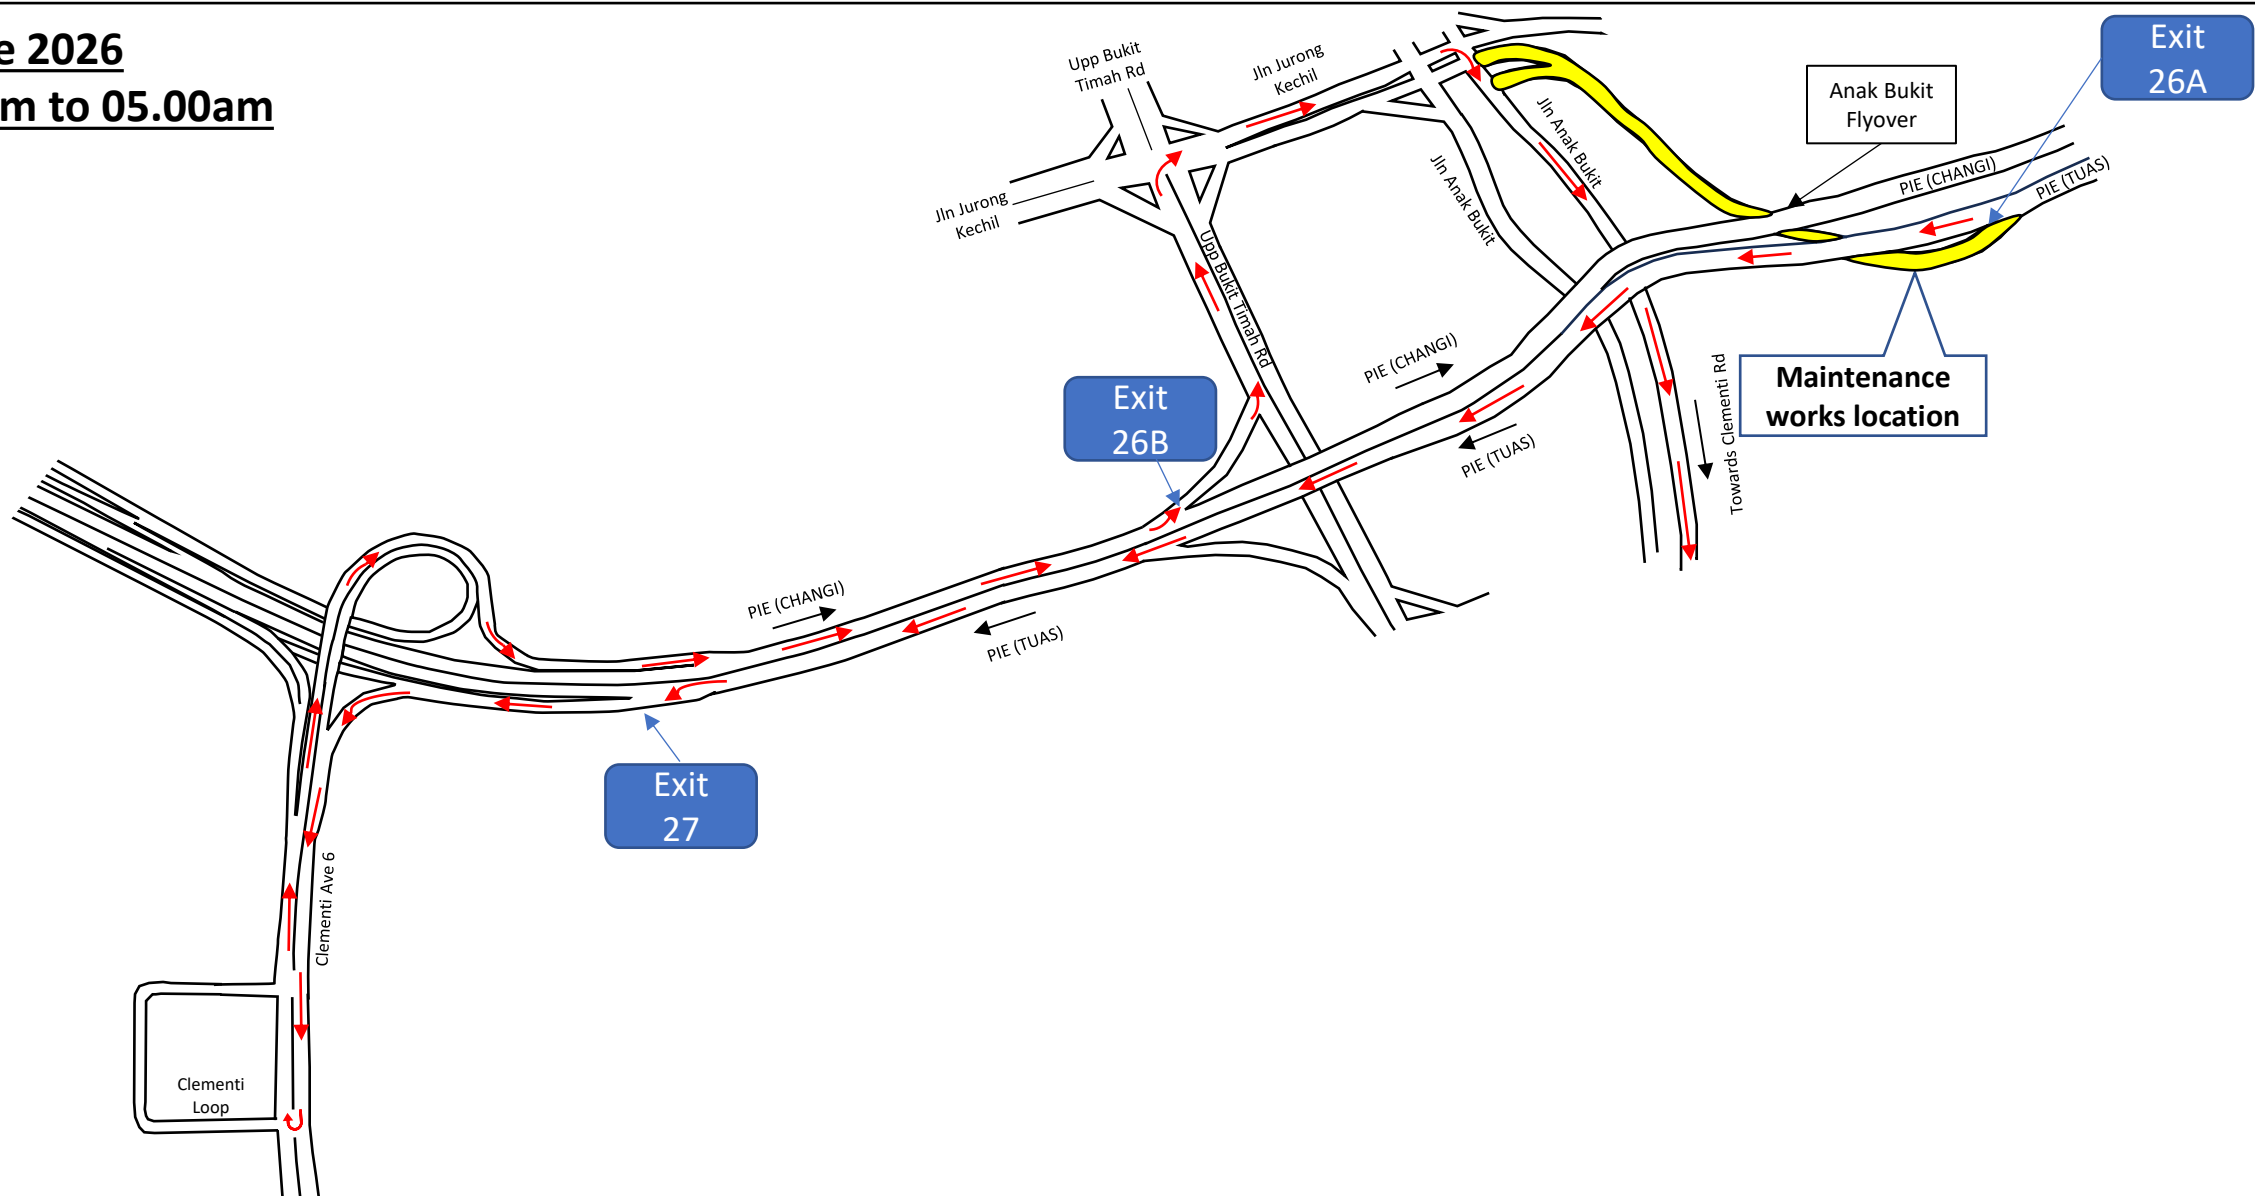

**28 June 2026**

**12.30am to 05.00am**

**LEGEND**

-  Section of Road Closed
-  Alternative Route
- From PIE (Tuas) to Clementi Rd